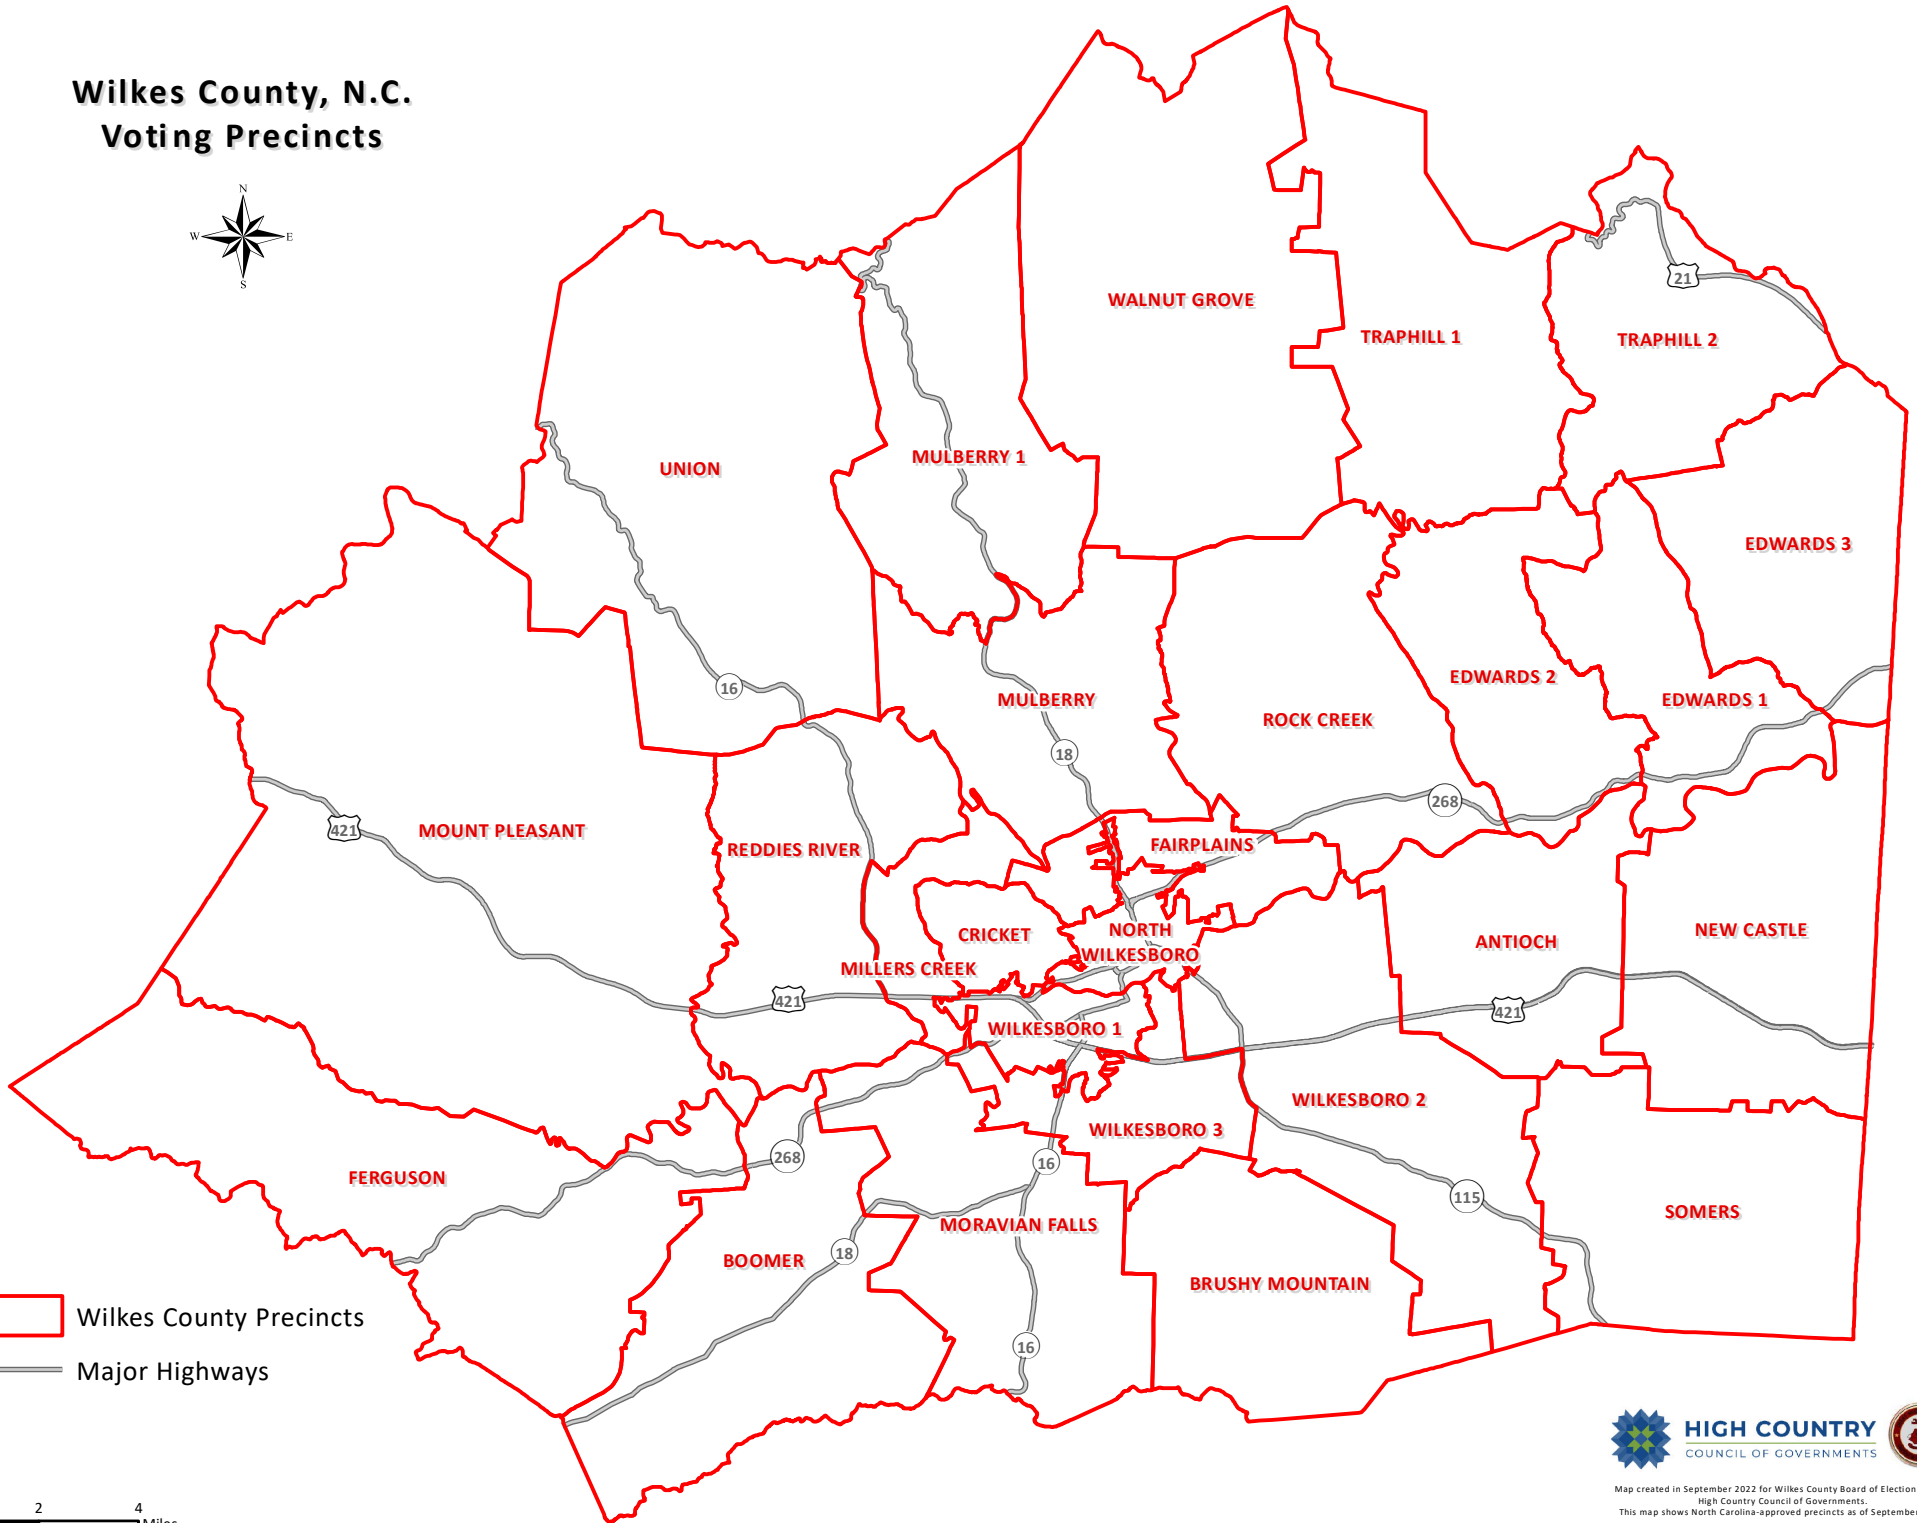

Wilkes County, N.C. Voting Precincts

Wilkes County Precincts
 Major Highways

0 2 4 Miles