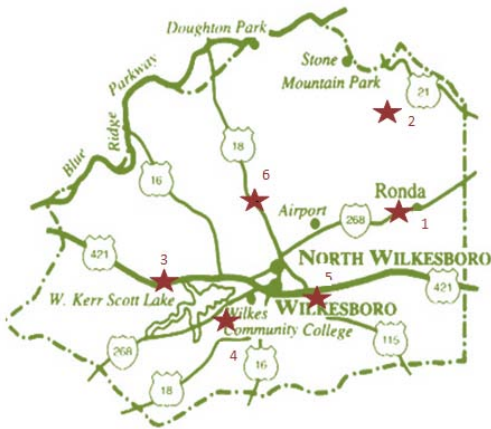

Center Locations & Contact Information

1. Roaring River Landfill:
9219 Elkin Highway
Roaring River, NC 28669
(336) 696-3867

2. Grassy Fork Convenience Center:
960 Grassy Fork Road
Elkin, NC 28621
(336) 957-3111

3. Mt. Pleasant Convenience Center:
8868 U.S. 421
Ferguson, NC 28624
(336) 973-8701

4. Mt. Carmel Convenience Center:
1320 Mt. Carmel Church Road
Moravian Falls, NC 28654
(336) 921-2640

5. Unmanned Convenience Center:
3129 Statesville Rd
North Wilkesboro, NC 28659

6. Unmanned Convenience Center:
101 Northwest Market Pl.
North Wilkesboro, NC 28659

Hours of Operation

Please call in advance for holiday operating hours

- **Roaring River Landfill Working face:**
  Monday – Saturday 7am-5pm
  Landfill public access:
  Monday-Saturday 7am-6pm
- **Grassy Fork Conv. Center:**
  Monday, Wednesday, Friday 9am-5pm
  Saturday 8am-5pm
- **Mt. Pleasant Conv. Center:**
  Monday, Wednesday, Friday 9am-5pm
  Saturday 8am-5pm
- **Mt. Carmel Conv. Center:**
  Monday, Wednesday, Friday 9am-5pm
  Saturday 8am-5pm
- **Unmanned Conv. Centers:**
  Accessible to the public at all times.